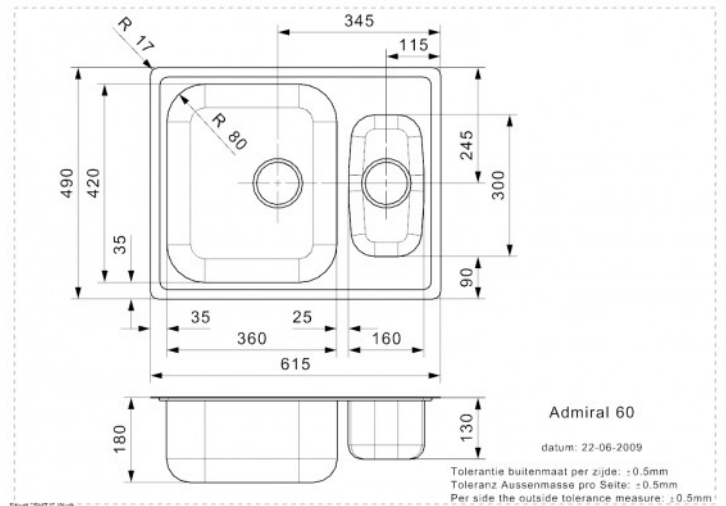

ADMIRAL 60 (L) Integrated

B4933LLU08GDS

New product number	R18279
Depth	180 mm / 130 mm
Old product number	B4933LLU08GDS
Outlet	3,5" outlet
Cabinet	600 mm
Type	One and half bowl
Sink unit dimensions	360 x 420 / 160 x 300 mm
Range	Elite
Total dimensions	615 x 490 mm
Series	Miscellaneous sinks
Installation method	Integrated, Semi integrated

Related Products

COLANDER 3016 (11 cm deep)

B0899RLU00GPZ

COLANDER R1035

R1035

Technical drawing

LAVABO APS

Fløjbjergvej 52 - DK-6580 Vamdrup - +45 7555 8866
info@lavabo.dk - www.lavabo.dk